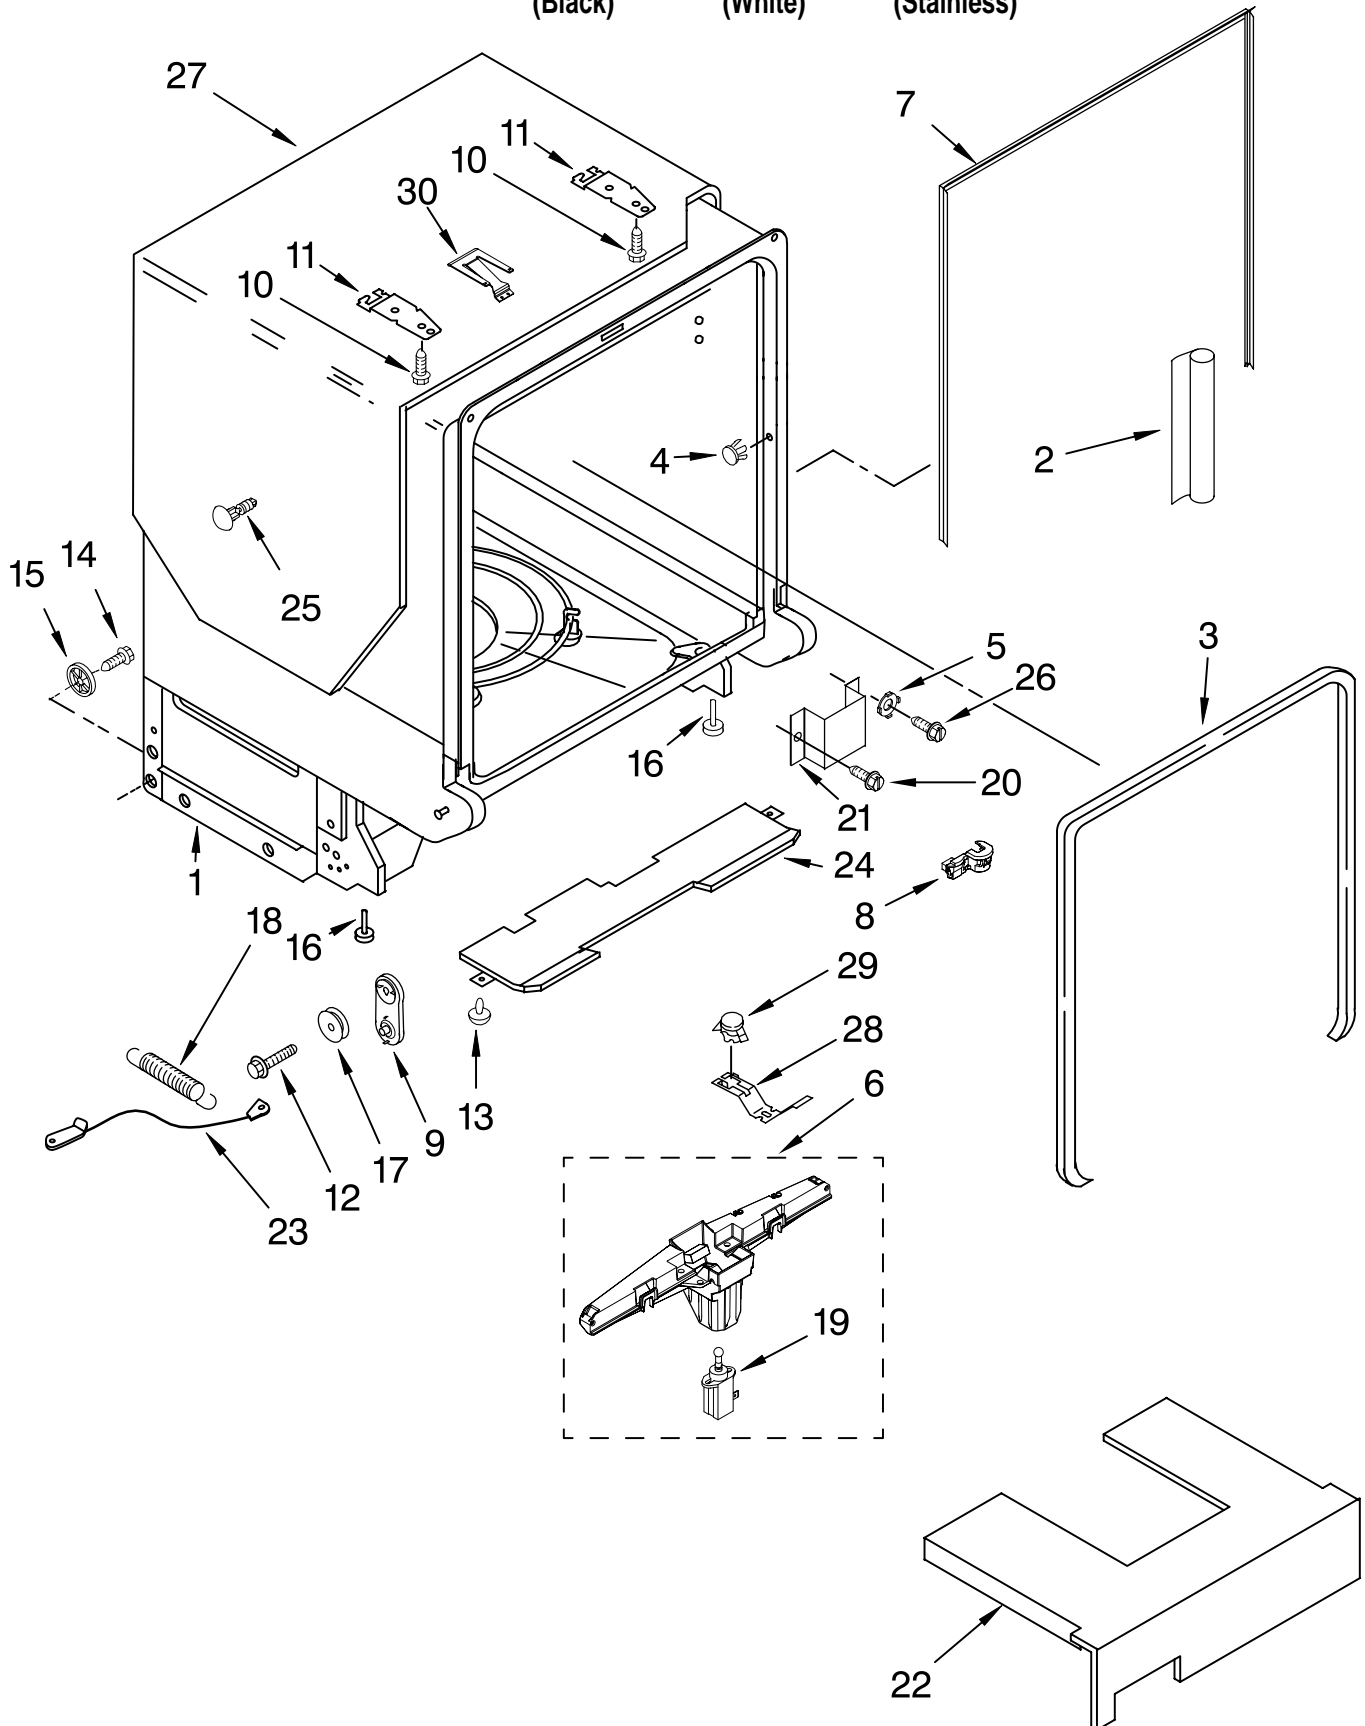

TUB AND FRAME PARTS

For Models: KUDU03STBL2, KUDU03STWH2, KUDU03STSS2

(Black)

(White)

(Stainless)

FOR ORDERING INFORMATION REFER TO PARTS PRICE LIST

TUB AND FRAME PARTS

For Models: KUDU03STBL2, KUDU03STWH2, KUDU03STSS2

(Black)

(White)

(Stainless)

Illus. No.	Part No.	DESCRIPTION
1	W10084284	Tub Assembly
2	8574123	Barrier, Moisture Undercounter
3	W10112096	Door Seal
4	W10082838	Plug Tub
5	3378128	Washer, Pronged Cup
6	8572661	Actuator, Assembly
7	8269110	Seal, Cabinet
8	8573061	Strain Relief
9	8270021	Mount, Door Balance
10	3367670	Screw
11	8269145	Bracket, Undercounter
12	3400074	Screw
13	3400924	Retainer, Push-in
14	3370389	Screw
15	8268977	Wheel Leg
16	8524584	Leveler, Leg
17	8524474	Wheel, Door Balance
18	8270020	Spring, Door Balance
19	W10082769	Motor, Wax
20	3400892	Screw
21	8268991	Cover, Terminal Box
22	8545574	Absorber, Sound
23	8535568	Link, Door Balance
24	8268587	Insulator, Sound
25	304666	Retainer, Push
26	3400014	Screw
27	8573239	Shield, Sound Tub
28	9742648	Bracket, Thermostat
29	661566	Thermostat
30	W10077370	Strike, Latch

FOR ORDERING INFORMATION REFER TO PARTS PRICE LIST